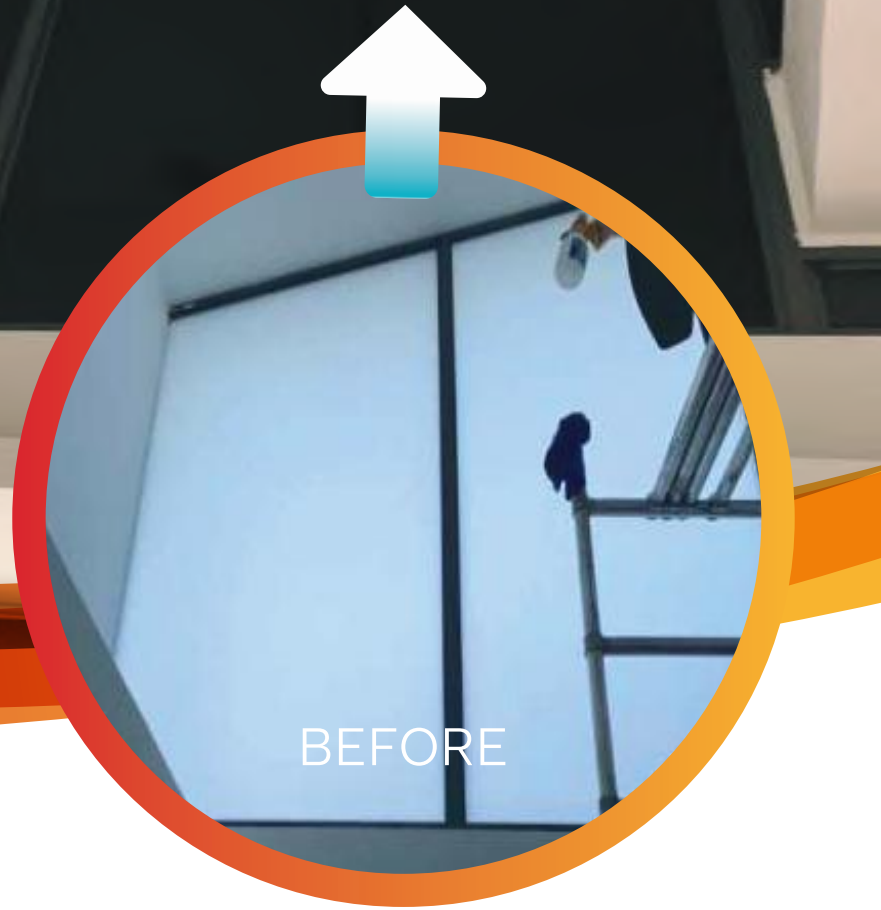

LLumar® Decorative Window Film Black (NRMM PS2)

Property Type:
Residential (Landed)

Location:
Arthur Road, Singapore

No Longer be Interrupted as Dawn Break

With clear and large top tier glass windows, the homeowner had a daily challenge of being woken up too early by bright daybreak sunlight. Even with thick black-out curtains for her lower tier panels, light floods into her bedroom, making the curtains redundant.

In order to solve this matter, we recommended LLumar NRMMPS2 Matte Black. **This unique film type offers 100% blockage of light with total solar energy rejection at over 70%, making the rooms much cooler at the same time.**

After installation and with the black-out curtains closed, the homeowner finally achieved pitch dark bedrooms. Owner is pleasantly satisfied and joked that they can now finally sleep uninterrupted and to their heart's content.